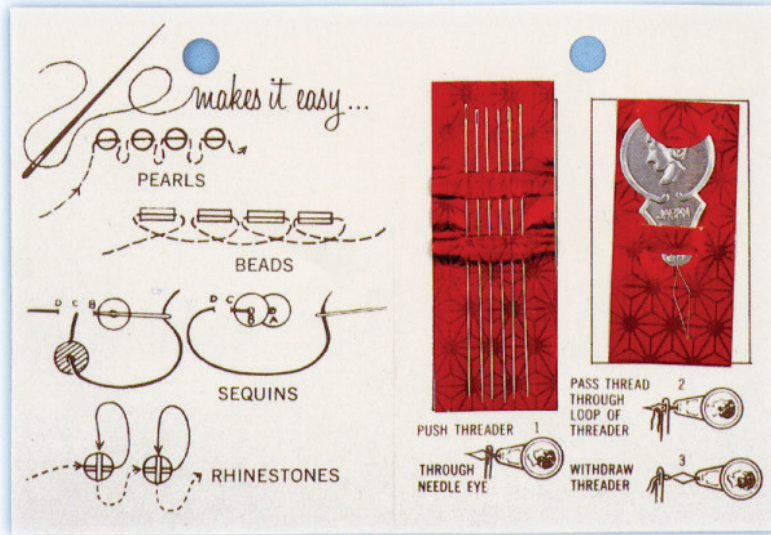

HANDICRAFT

		contents	length	diameter	material	quantity	inner box	shipping carton	measurement
A	Sequin pins	No.8 silver	13mm	0.61mm	nickel plated steel	500 pins	x 12	x 100	3'- 6"
		No.8 gold	13mm	0.61mm	brassl plated steel	500 pins	x 12	x 100	3'- 6"
B	Sequin pins	No.12 silver	19mm	0.61mm	nickel plated steel	300 pins	x 12	x 100	3'- 6"
		No.12 gold	19mm	0.61mm	brassl plated steel	300 pins	x 12	x 100	3'- 6"

Color available in gold and silver

Gold color: made from brass

Silver color: made from galvanized steel

H

H Beading Needle Kit

4 needles and 1 threader on a card
 packing: 5 dozen cards to an inner box,
 100 inner boxes to a shipping carton
 measurement: 2'- 0"